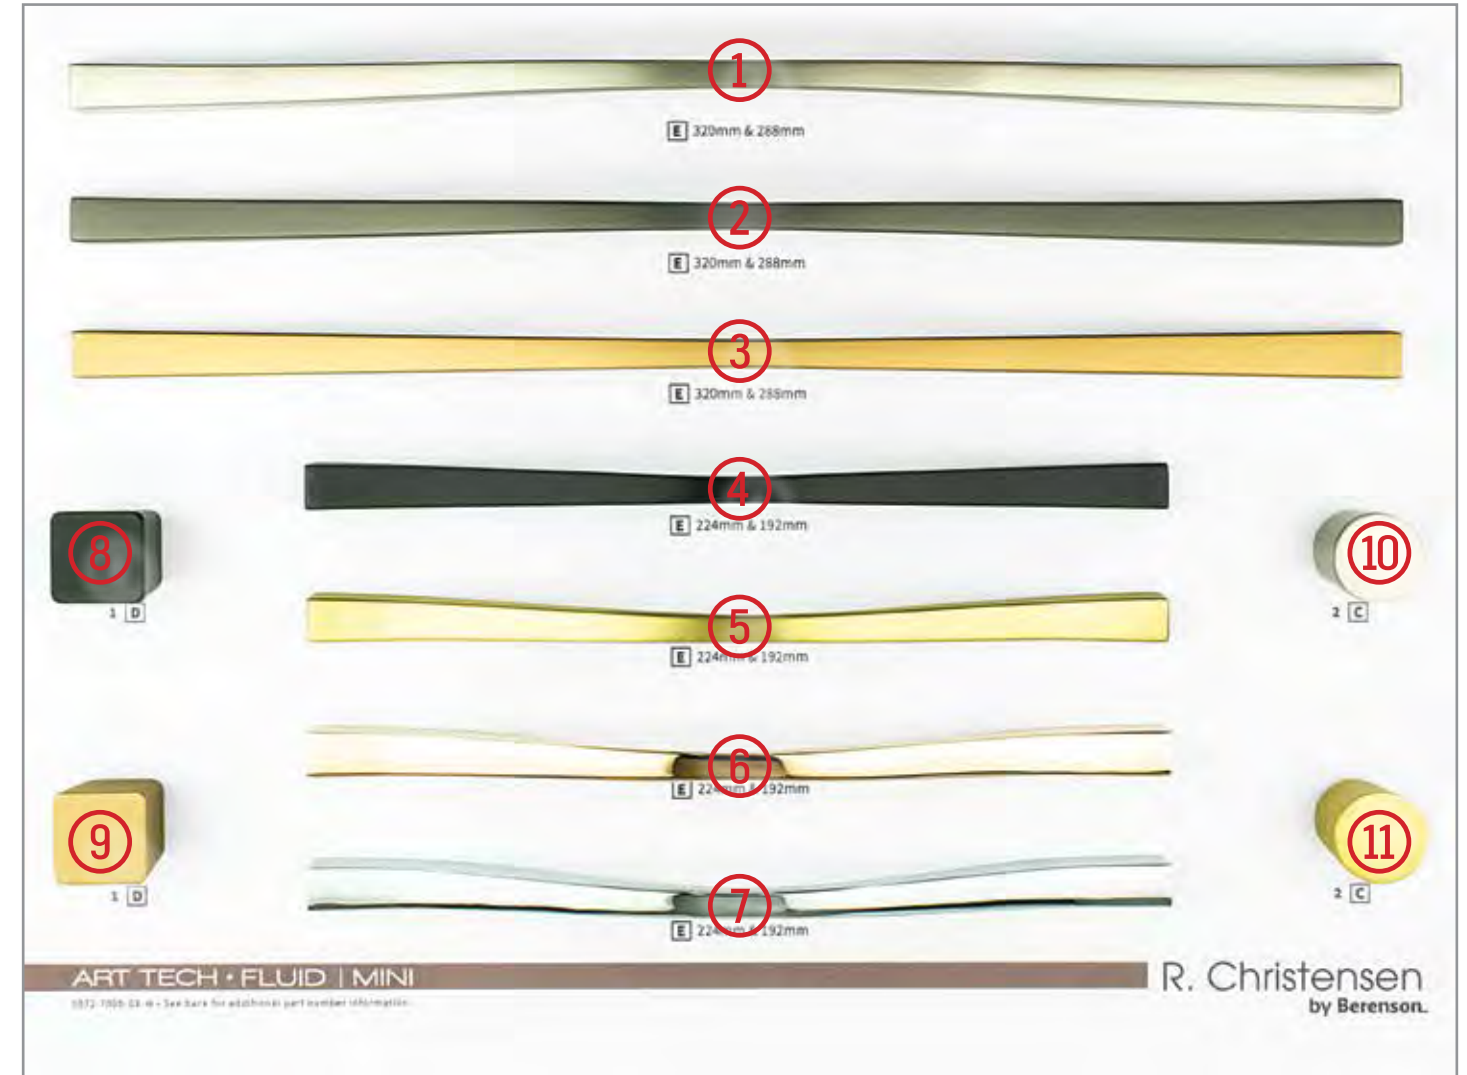

KEY: Part number listed in gray bar is shown on board.

Dual 192mm CC Pull ⑦ 9302-1BPN-C 9304-10DC-C ⑪ 9303-1026-C	Edge 160mm CC Pull ② 9269-1BPN-C 9271-10DC-C ① 9270-1026-C	Square 128mm CC Pull 9284-1BPN-C 9286-10DC-C ④ 9285-1026-C	Square 64mm CC Pull 9290-1BPN-C ⑥ 9292-10DC-C 9291-1026-C
Dual 160mm CC Pull ⑩ 9305-1BPN-C 9307-10DC-C 9306-1026-C	Edge 96mm CC Pull 9272-1BPN-C ③ 9274-10DC-C 9273-1026-C	Square 96mm CC Pull ⑤ 9287-1BPN-C 9289-10DC-C 9288-1026-C	
Dual 128mm CC Pull 9308-1BPN-C 9310-10DC-C ⑨ 9309-1026-C			
Dual 16mm CC Pull 9311-1BPN-C ⑧ 9314-10DC-C 9313-1026-C			

KEY: Part number listed in gray bar is shown on board.

Fluid 288mm & 320mm CC Pull 1320-1055-C ① 1321-1BPN-C ② 1323-10CG-C ③ 1345-10HG-C 1322-1026-C 1349-1RSG-C 1319-1SFG-C	Fluid 192mm & 224mm CC Pull ④ 1325-1055-C 1326-1BPN-C 1328-10CG-C 1346-10HG-C ⑦ 1327-1026-C ⑥ 1350-1RSG-C ⑤ 1324-1SFG-C	Mini Large Square Knob ⑧ 1343-1055-C 1330-1BPN-C 1332-10CG-C ⑨ 1347-10HG-C 1331-1026-C 1353-1RSG-C 1329-1SFG-C	Mini Large Round Knob 1336-1055-C ⑩ 1337-1BPN-C 1339-10CG-C 1348-10HG-C 1338-1026-C 1351-1RSG-C ⑪ 1335-1SFG-C