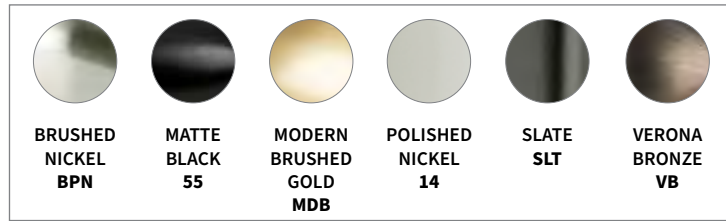

DOMESTIC BLISS
Classic Comfort Series
0380-7000-03-G
0380-7000-05-G

KEY: Part number listed in gray bar is shown on board.

320mm CC Pull 2356-1BPN-P 2410-1055-P ① 2359-1MDB-P 2358-1014-P 2408-1SLT-P 2357-10VB-P	160mm CC Pull 2348-1BPN-P 2402-1055-P ③ 2351-1MDB-P 2350-1014-P 2406-1SLT-P 2349-10VB-P	96mm CC Pull ⑩ 2339-1BPN-P 2400-1055-P ⑤ 2342-1MDB-P 2341-1014-P 2404-1SLT-P ⑥ 2340-10VB-P	Knob 2360-1BPN-P ⑦ 2399-1055-P ⑧ 2363-1MDB-P ⑨ 2362-1014-P ⑩ 2403-1SLT-P 2361-10VB-P
224mm CC Pull 2352-1BPN-P 2409-1055-P ② 2355-1MDB-P 2354-1014-P 2407-1SLT-P 2353-10VB-P	128mm CC Pull 2343-1BPN-P 2401-1055-P ④ 2347-1MDB-P 2346-1014-P 2405-1SLT-P 2344-10VB-P		

Available Spring 2024:
18in. CC Appliance Pull
2419-1BPN-P
2420-1055-P
2421-1MDB-P

ECHO
Timeless Charm Series
0295-7000-03-G
0295-7000-05-G