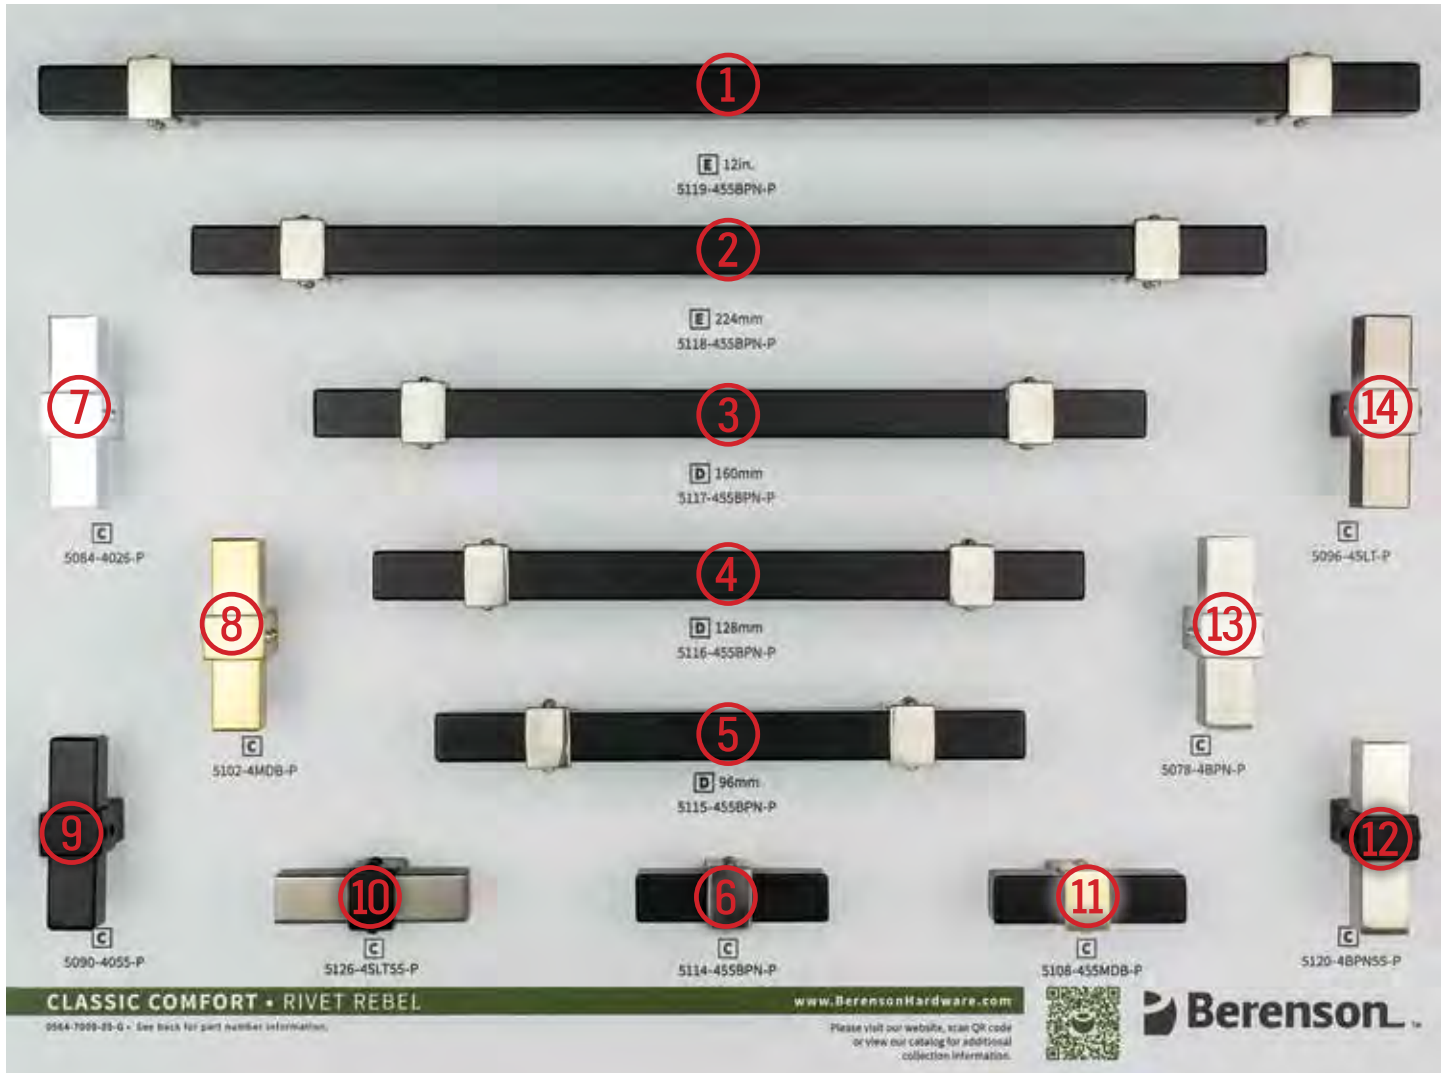

RIVET REBEL

Classic Comfort Series

0564-7000-03-G

0564-7000-05-G

ROQUE

Uptown Appeal Series

0578-7000-03-G

0578-7000-05-G