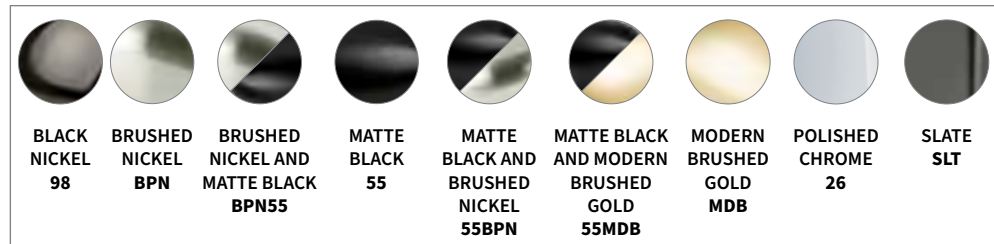

RADIAL REIGN
Uptown Appeal Series
0565-7000-03-G
0565-7000-05-G

KEY: Part number listed in gray bar is shown on board.

12in. CC Appliance Pull

- 5077-4098-P
- 5029-4BPN-P
- 5071-4BPN55-P
- 5041-4055-P
- 5065-455BPN-P
- ① 5059-455MDB-P
- 5053-4MDB-P
- 5035-4026-P
- 5047-4SLT-P

160mm CC Pull

- 5075-4098-P
- 5027-4BPN-P
- 5069-4BPN55-P
- 5039-4055-P
- 5063-455BPN-P
- ③ 5057-455MDB-P

224mm CC Pull

- 5076-4098-P
- 5028-4BPN-P
- 5070-4BPN55-P
- 5040-4055-P
- 5064-455BPN-P
- ② 5058-455MDB-P

128mm CC Pull

- 5074-4098-P
- 5026-4BPN-P

96mm CC Pull

- 5073-4098-P
- 5025-4BPN-P
- 5067-4BPN55-P
- 5037-4055-P
- 5061-455BPN-P
- ⑤ 5055-455MDB-P
- 5049-4MDB-P
- 5031-4026-P
- 5043-4SLT-P

Knob

- ⑭ 5072-4098-P
- ⑧ 5024-4BPN-P
- ⑪ 5066-4BPN55-P
- ⑫ 5036-4055-P
- ⑩ 5060-455BPN-P
- ⑥ 5054-455MDB-P
- ⑬ 5048-4MDB-P
- ⑨ 5030-4026-P
- ⑦ 5042-4SLT-P

Available Spring 2024:
18in. CC Appliance Pull

- 5136-4BPN-P
- 5137-4055-P
- 5138-455MDB-P
- 5139-4MDB-P
- 5140-455BPN-P