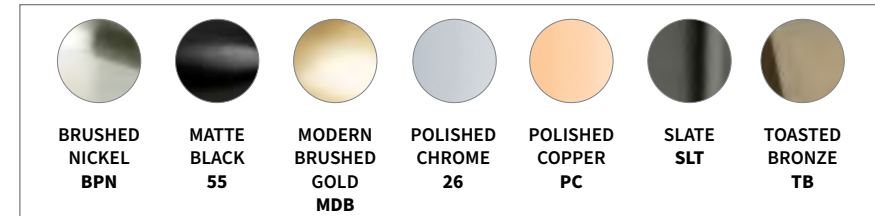

KEY: Part number listed in gray bar is shown on board.

320mm CC Pull 9857-1BPN-P 9859-1055-P 9902-1MDB-P 9905-1026-P 4184-10PC-P ① 9970-1SLT-P 4190-10TB-P	160mm CC Pull 4118-1BPN-P 4121-1055-P 9899-1MDB-P 4119-1026-P 4182-10PC-P ③ 9908-1SLT-P 4188-10TB-P	96mm CC Pull ⑦ 4108-1BPN-P ⑩ 4111-1055-P 9897-1MDB-P 4109-1026-P 4180-10PC-P ⑤ 9906-1SLT-P 4191-10TB-P	Knob 4122-1BPN-P 4126-1055-P ⑪ 9903-1MDB-P ⑧ 4124-1026-P ⑩ 4185-10PC-P ⑥ 9971-1SLT-P ⑨ 4192-10TB-P
224mm CC Pull 9828-1BPN-P 9858-1055-P 9901-1MDB-P 9904-1026-P 4183-10PC-P ② 9909-1SLT-P 4189-10TB-P	128mm CC Pull 4113-1BPN-P 4116-1055-P 9898-1MDB-P 4114-1026-P 4181-10PC-P ④ 9907-1SLT-P 4187-10TB-P	Also Available: 18in. CC Appliance Pull 9860-1BPN-P 9916-1026-P 9861-1055-P 9973-1SLT-P 9912-1MDB-P