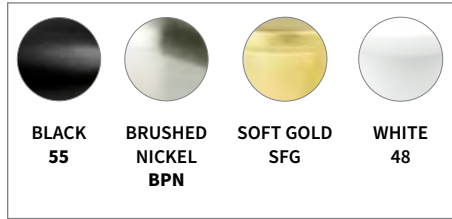

RIGHT & DISC
Art Tech Series
0540-7000-03-W

KEY: Part number listed in gray bar is shown on board.

Disc Large Knob 6081-1055-C ⑦ 6083-1BPN-C ⑥ 6080-1SFG-C 6082-1048-C	Right 320mm CC Pull 6069-1055-C 6075-1BPN-C ① 6066-1SFG-C 6072-1048-C	Right 192mm CC Pull 6068-1055-C 6074-1BPN-C ② 6065-1SFG-C 6071-1048-C	Right 128mm CC Pull ④ 6067-1055-C 6073-1BPN-C ③ 6064-1SFG-C ⑨ 6070-1048-C
Disc Small Knob ⑤ 6077-1055-C 6079-1BPN-C 6076-1SFG-C ⑧ 6078-1048-C			

SLIDE & UP
Art Tech Series
0348-7000-03-W