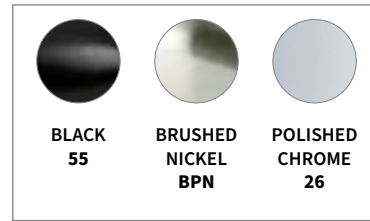

FLUIDIC

Uptown Appeal Series
0314-7000-03-G
0314-7000-05-G

All parts listed below are shown on board.

128mm CC Pull	96mm CC Pull	Knob
① 9440-1055-P	② 9439-1055-P	⑤ 9441-1055-P
③ 9478-1BPN-P	④ 9476-1BPN-P	⑥ 9480-1BPN-P
⑨ 9477-1026-P	⑧ 9475-1026-P	⑦ 9479-1026-P

FORTÉ

Classic Comfort Series
0241-7000-03-G
0241-7000-05-G