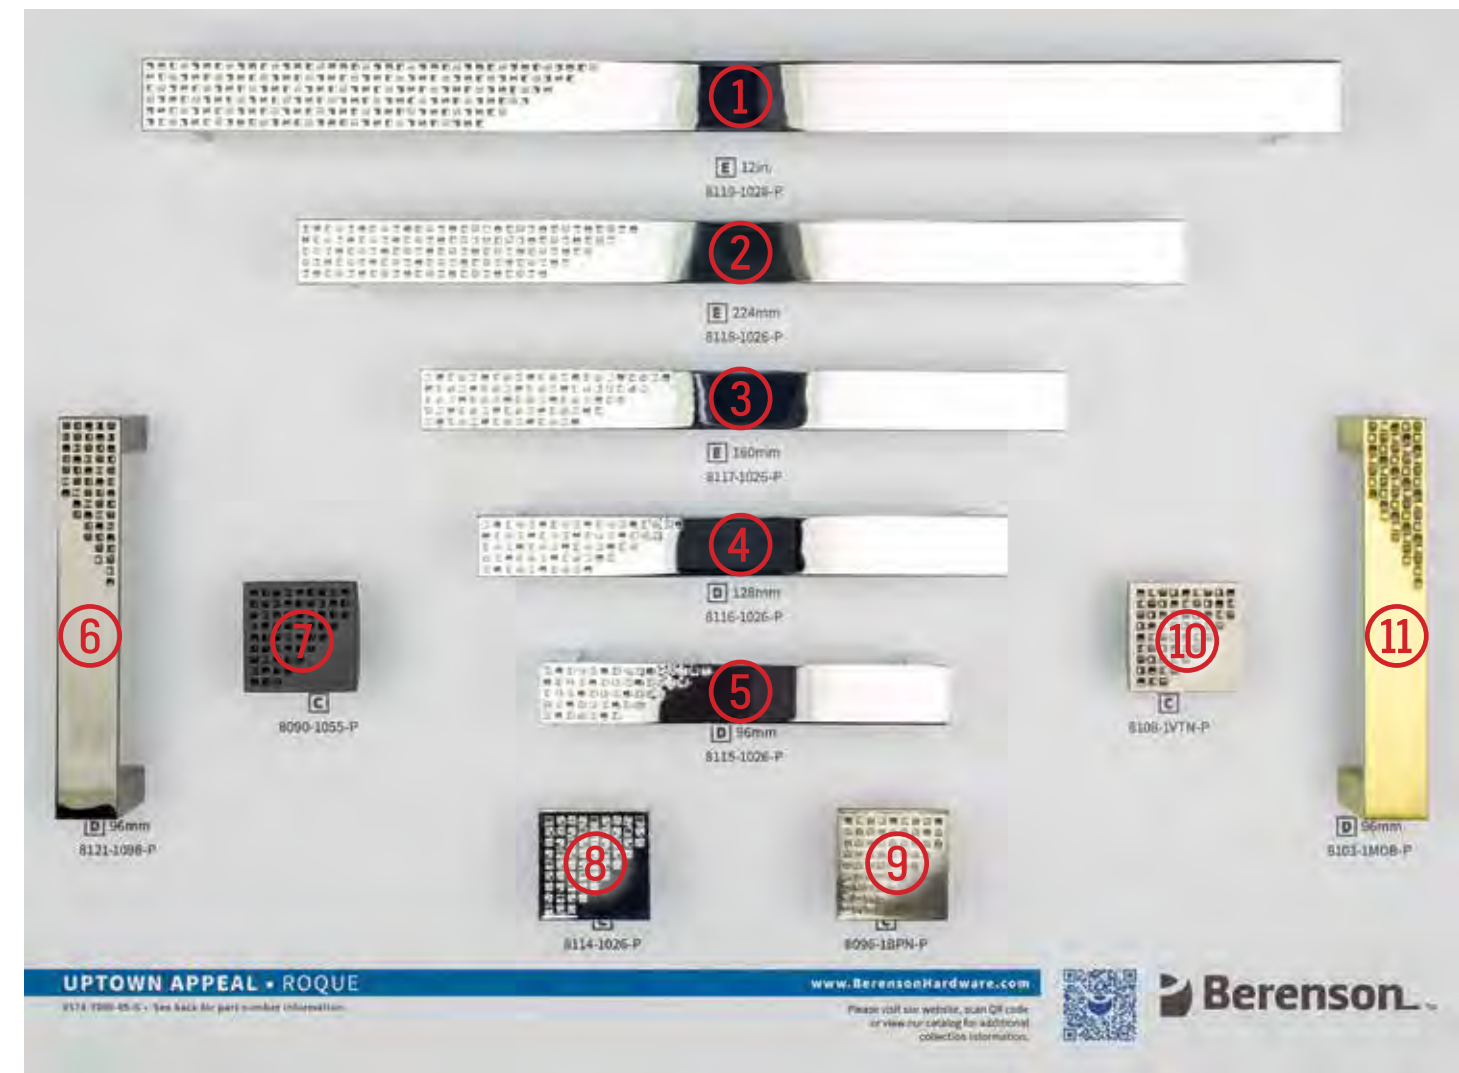

KEY: Part number listed in gray bar is shown on board.

12in. CC Appliance Pull

- 5083-4BPN-P
- 5125-4BPN55-P
- 5095-4055-P
- ① 5119-455BPN-P
- 5113-455MDB-P
- 5107-4MDB-P
- 5089-4026-P
- 5101-4SLT-P
- 5131-4SLT55-P

224mm CC Pull

- 5082-4BPN-P
- 5124-4BPN55-P
- 5094-4055-P
- ② 5118-455BPN-P
- 5112-455MDB-P
- 5106-4MDB-P

- 5088-4026-P
- 5100-4SLT-P
- 5130-4SLT55-P

160mm CC Pull

- 5081-4BPN-P
- 5123-4BPN55-P
- 5093-4055-P
- ③ 5117-455BPN-P
- 5111-455MDB-P
- 5105-4MDB-P
- 5087-4026-P
- 5099-4SLT-P
- 5129-4SLT55-P

128mm CC Pull

- 5080-4BPN-P
- 5122-4BPN55-P

- 5092-4055-P
- ④ 5116-455BPN-P
- 5110-455MDB-P
- 5104-4MDB-P
- 5086-4026-P
- 5098-4SLT-P
- 5128-4SLT55-P

96mm CC Pull

- 5079-4BPN-P
- 5121-4BPN55-P
- 5091-4055-P
- ⑤ 5115-455BPN-P
- 5109-455MDB-P
- 5103-4MDB-P
- 5085-4026-P
- 5097-4SLT-P
- 5127-4SLT55-P

Knob

- ⑬ 5078-4BPN-P
- ⑫ 5120-4BPN55-P
- ⑨ 5090-4055-P
- ⑥ 5114-455BPN-P
- ⑪ 5108-455MDB-P
- ⑧ 5102-4MDB-P
- ⑦ 5084-4026-P
- ⑭ 5096-4SLT-P
- ⑩ 5126-4SLT55-P

Available Spring 2024:
18in. CC Appliance Pull

- 5132-455MDB-P
- 5135-4MDB-P
- 5133-4BPN-P
- 5134-4055-P

KEY: Part number listed in gray bar is shown on board.

12in. CC Appliance Pull

- 8125-1098-P
- 8101-1BPN-P
- 8095-1055-P
- 8107-1MDB-P
- ① 8119-1026-P
- 8113-1VTN-P

224mm CC Pull

- 8124-1098-P
- 8100-1BPN-P
- 8094-1055-P
- 8106-1MDB-P
- ② 8118-1026-P
- 8112-1VTN-P

160mm CC Pull

- 8123-1098-P
- 8099-1BPN-P
- 8093-1055-P
- 8105-1MDB-P
- ③ 8117-1026-P
- 8111-1VTN-P

128mm CC Pull

- 8122-1098-P
- 8098-1BPN-P
- 8092-1055-P
- 8104-1MDB-P
- ④ 8116-1026-P
- 8110-1VTN-P

96mm CC Pull

- ⑥ 8121-1098-P
- 8097-1BPN-P
- 8091-1055-P
- ⑩ 8103-1MDB-P
- ⑤ 8115-1026-P
- 8109-1VTN-P

Knob

- 8120-1098-P
- ⑨ 8096-1BPN-P
- ⑦ 8090-1055-P
- 8102-1MDB-P
- ⑧ 8114-1026-P
- ⑩ 8108-1VTN-P