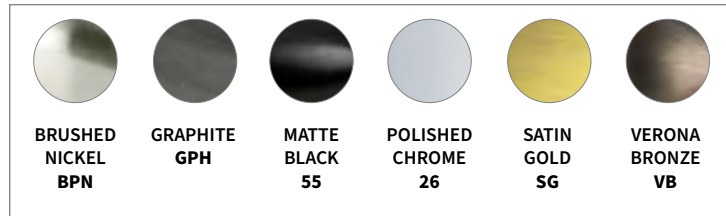

MEADOW

Classic Comfort Series

0370-7000-03-G

0370-7000-05-G

KEY: Part number listed in gray bar is shown on board.

320mm CC Pull 2308-4BPN-P 2284-4GPH-P 2291-4055-P 2298-4026-P 2277-40SG-P ① 2309-40VB-P	160mm CC Pull 2304-4BPN-P 2282-4GPH-P 2289-4055-P 2296-4026-P 2275-40SG-P ③ 2305-40VB-P	96mm CC Pull 2097-4BPN-P 2280-4GPH-P 2287-4055-P 2294-4026-P 2273-40SG-P ⑤ 2098-40VB-P	Knob ⑩ 2310-4BPN-P ⑪ 2286-4GPH-P ⑦ 2293-4055-P ⑥ 2300-4026-P ⑨ 2279-40SG-P ⑧ 2311-40VB-P
256mm CC Pull 2306-4BPN-P 2283-4GPH-P 2290-4055-P 2297-4026-P 2276-40SG-P ② 2307-40VB-P	128mm CC Pull 2099-4BPN-P 2281-4GPH-P 2288-4055-P 2295-4026-P 2274-40SG-P ④ 2303-40VB-P	Also Available: 448mm CC Appliance Pull 2302-4BPN-P 2299-4026-P 2285-4GPH-P 2278-40SG-P 2292-4055-P 2301-40VB	

METRO

Uptown Appeal Series

0274-7000-03-G

0274-7000-05-G