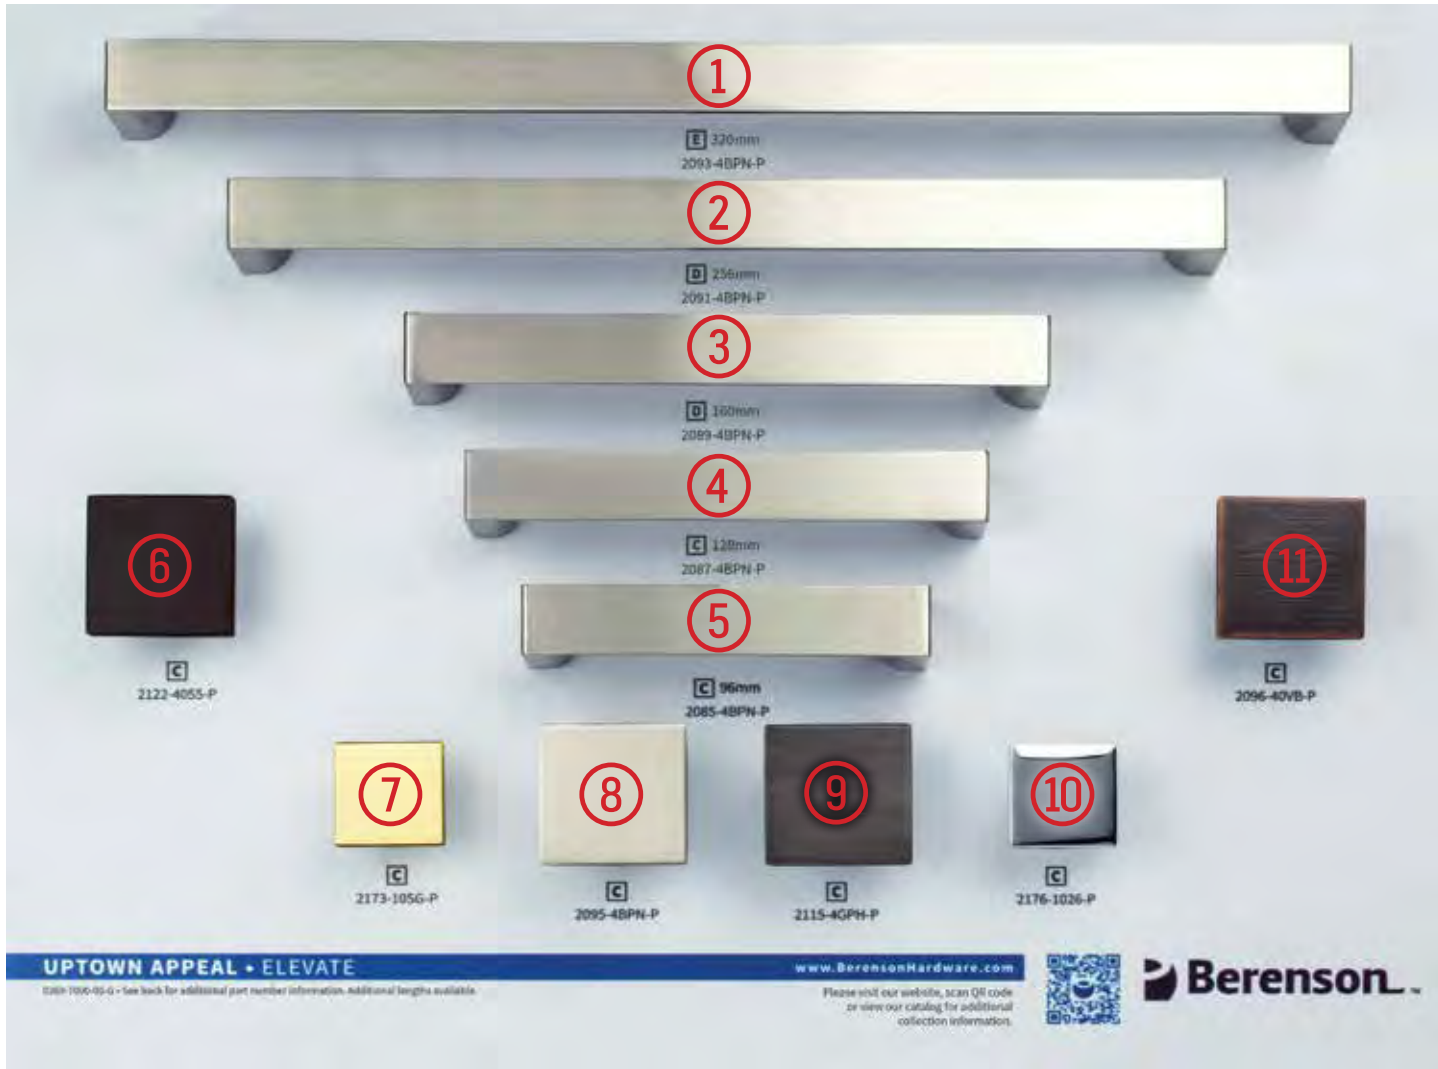

ELEVATE

Uptown Appeal Series
0369-7000-03-G
0369-7000-05-G

EPOCH EDGE

Uptown Appeal Series
0479-7000-03-G
0479-7000-05-G