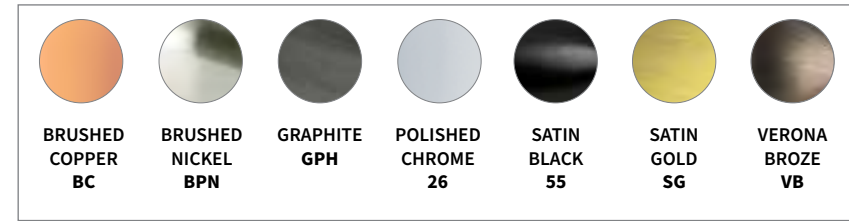

All parts listed below are shown on board.

Hearthstone 128mm CC Pull 2043-1055-P ① 2153-1MDB-P	Aspire 128mm CC Pull 2137-1055-P ⑦ 2131-1MDB-P	Metro 96mm CC Pull ⑬ 4111-1055-P 9897-1MDB-P	Tempo 3in. CC Pull ⑩ 0830-2055-P 0820-2MDB-P
Hearthstone 96mm CC Pull ② 4074-1055-P 2152-1MDB-P	Aspire 96mm CC Pull ⑥ 2136-1055-P 2130-1MDB-P	Metro Knob 4126-1055-P ⑫ 9903-1MDB-P	Tempo Knob 0839-2055-P ⑪ 0829-2MDB-P
Hearthstone 3in. CC Pull 4068-1055-P ③ 2151-1MDB-P	Aspire Knob ⑤ 2141-1055-P 2135-1MDB-P	Tempo 128mm CC Pull ⑧ 0832-2055-P 0822-2MDB-P	
Hearthstone Knob ④ 4086-1055-P 2158-1MDB-P	Metro 128mm CC Pull 4116-1055-P ⑭ 9898-1MDB-P	Tempo 96mm CC Pull 0831-2055-P ⑨ 0821-2MDB-P	

KEY: Part number listed in gray bar is shown on board.

169mm CC Pull 1049-40BC-P ① 1065-4BPN-P 1076-4GPH-P 1066-4026-P 1068-4055-P 1072-40SG-P 1067-40VB-P	112mm CC Pull 1048-40BC-P ② 1061-4BPN-P 1075-4GPH-P 1062-4026-P ⑩ 1064-4055-P 1071-40SG-P ④ 1063-40VB-P	56mm CC Pull 1047-40BC-P ③ 1057-4BPN-P 1074-4GPH-P 1058-4026-P 1060-4055-P 1070-40SG-P 1059-40VB-P	32mm CC Pull ⑥ 1046-40BC-P ⑦ 1052-4BPN-P ⑤ 1073-4GPH-P ⑧ 1053-4026-P 1056-4055-P ⑨ 1069-40SG-P 1055-40VB-P

Also Available:
Pull measures 96 7/16in. long and is made for you to cut down to your required size.
1051-4ALU-B