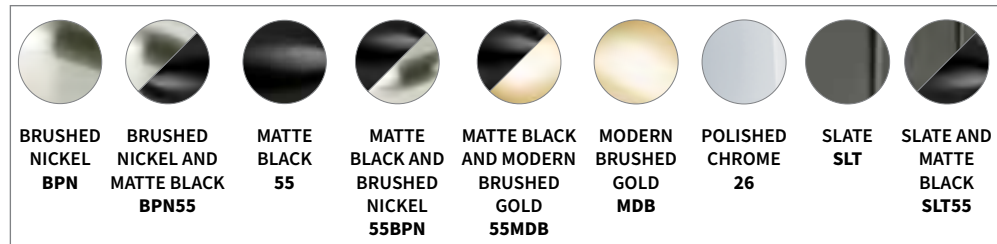

### RIVET REBEL

Classic Comfort Series

0564-7000-03-G

0564-7000-05-G