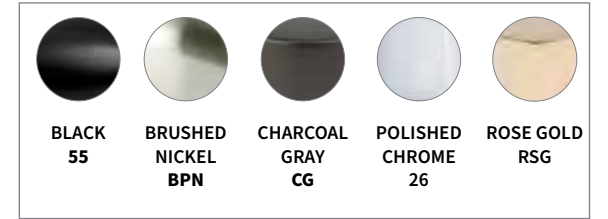

KEY: Part number listed in gray bar is shown on board.

I-Spazio 192mm CC Off Center Pull	Lips 224mm CC Pull	Mini Small Square Knob	Mini Small Round Knob
③ 1316-1055-C	⑤ 1314-1055-C	⑥ 1344-1055-C	⑫ 1340-1055-C
9293-1BPN-C	1184-1BPN-C	⑦ 1333-1BPN-C	⑪ 1341-1BPN-C
9295-10DC-C	1185-1026-C	⑧ 1334-1026-C	⑩ 1342-1026-C
9294-1026-C	Lips 160mm CC Pull	⑨ 1354-1RSG-C	⑬ 1352-1RSG-C
I-Spazio 192mm CC Pull	1315-1055-C		
② 9296-1BPN-C	④ 1182-1BPN-C		
9298-10DC-C	1183-1026-C		
9297-1026-C			
I-Spazio 128mm CC Pull			
1318-1055-C			
9299-1BPN-C			
9301-10DC-C			
① 9300-1026-C