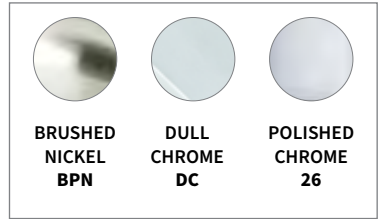

KEY: Part number listed in gray bar is shown on board.

Slide Wide Hook ② 9278-1BPN-P 9280-10DC-P ① 9279-1026-P	Slide Narrow Hook 9275-1BPN-P ③ 9277-10DC-P 9276-1026-P	Up 64mm CC Pull 9737-1BPN-C ④ 9738-1026-C	Up 16mm CC Pull ⑤ 9739-1BPN-C 9740-1026-C