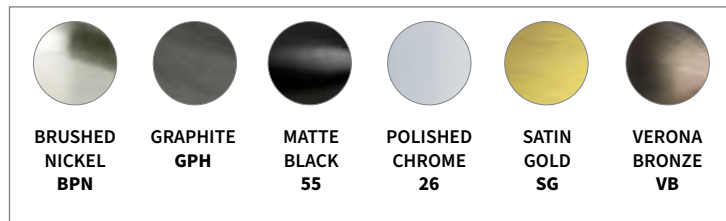

ELEVATE

Uptown Appeal Series
0369-7000-03-G
0369-7000-05-G

EPOCH EDGE

Uptown Appeal Series
0479-7000-03-G
0479-7000-05-G