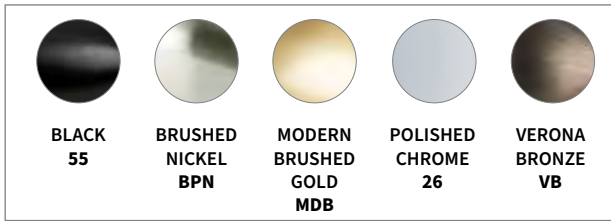

TEMPO

Classic Comfort Series
0377-7000-03-G
0377-7000-05-G

KEY: Part number listed in gray bar is shown on board.

256mm CC Pull 0836-2055-P 0808-2BPN-P 0826-2MDB-P ① 2017-2026-P 0809-20VB-P	192mm CC Pull 0834-2055-P 0806-2BPN-P 0824-2MDB-P ③ 2015-2026-P 0807-20VB-P	128mm CC Pull 0832-2055-P 0804-2BPN-P 0822-2MDB-P ⑤ 2014-2026-P 0805-20VB-P	3in. CC Pull ⑫ 0830-2055-P 0800-2BPN-P ⑨ 0820-2MDB-P ⑦ 2012-2026-P 0801-20VB-P
224mm CC Pull 0835-2055-P 1127-2BPN-P 0825-2MDB-P ② 2016-2026-P 0813-20VB-P	160mm CC Pull 0833-2055-P 1126-2BPN-P 0823-2MDB-P ④ 2028-2026-P 0812-20VB-P	96mm CC Pull 0831-2055-P 0802-2BPN-P 0821-2MDB-P ⑥ 2013-2026-P 0803-20VB-P	Knob 0839-2055-P ⑩ 2020-2BPN-P 0829-2MDB-P ⑧ 2019-2026-P ⑪ 2018-20VB-P

Brushed Nickel is also available in the following lengths:

768mm CC Pull: 1133-2BPN-P   640mm CC Pull: 1132-2BPN-P
544mm CC Pull: 1131-2BPN-P   448mm CC Pull: 1130-2BPN-P
384mm CC Pull: 1129-2BPN-P   288mm CC Pull: 1128-2BPN-P

Also Available:
320mm CC Pull
0838-2055-P   0810-2BPN-P   0828-2MDB-P
2006-2026-P   0811-20VB-P

TRADITIONAL BEST SELLERS

Featured Style Series
0568-7000-03
0568-7000-05

Scan QR Code for Finishes!

Scan the QR Code to the left for information on finishes available in each collection shown.