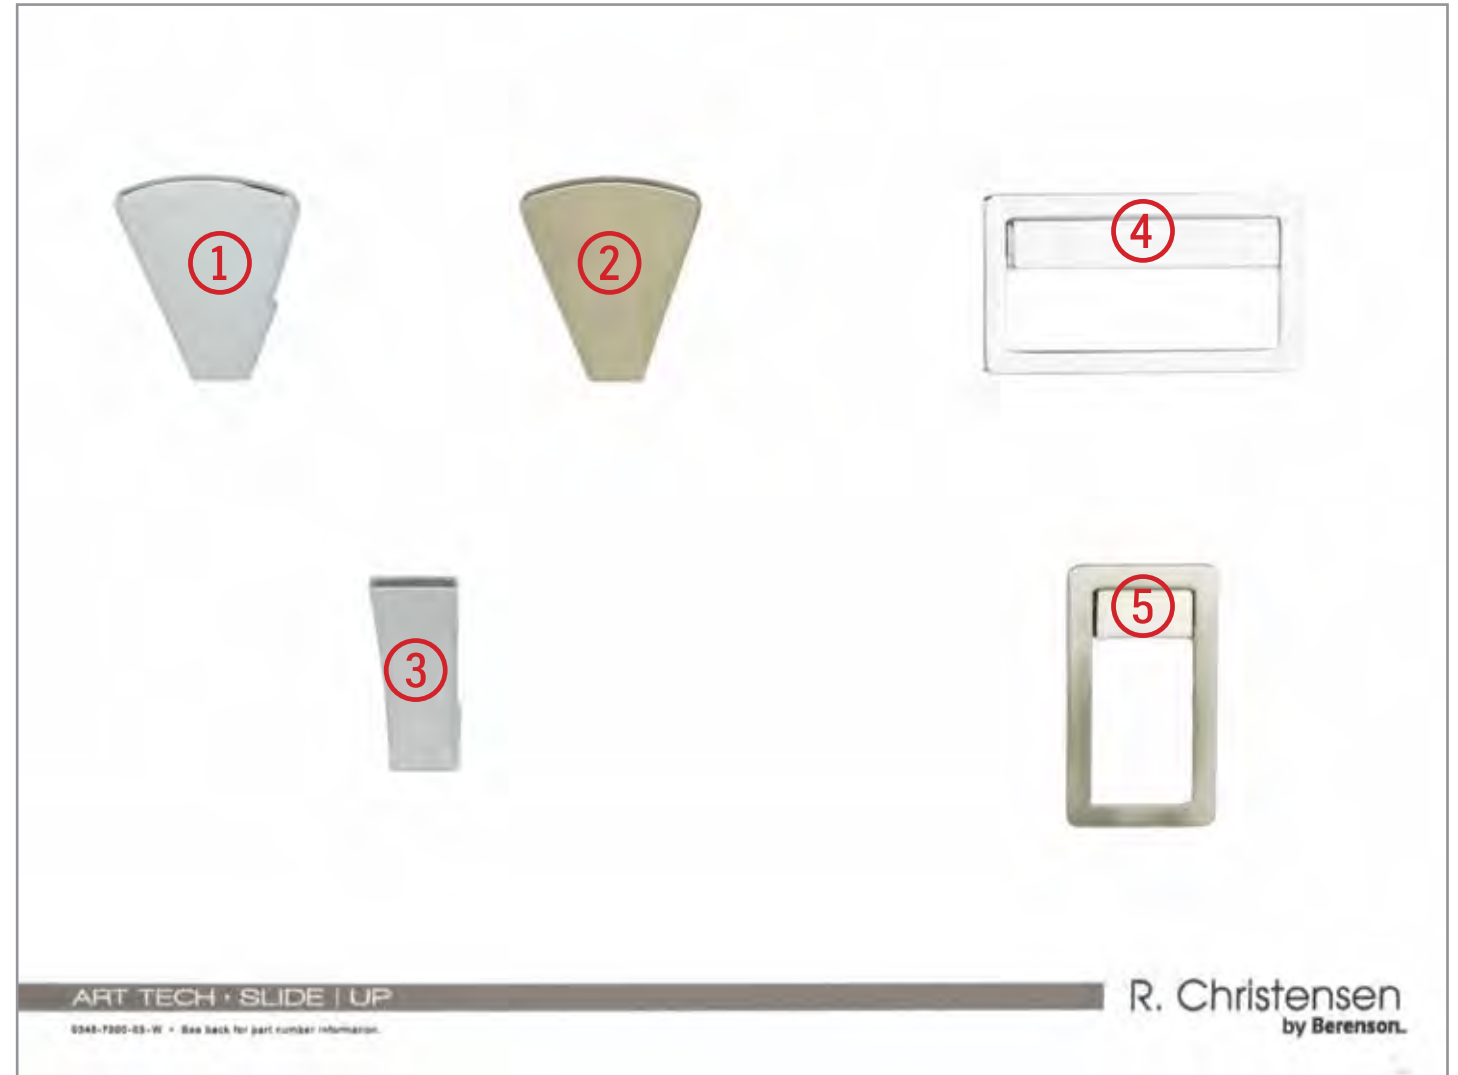

SLIDE & UP
Art Tech Series
0348-7000-03-W

KEY: Part number listed in gray bar is shown on board.

Slide Wide Hook ② 9278-1BPN-P 9280-10DC-P ① 9279-1026-P	Slide Narrow Hook 9275-1BPN-P ③ 9277-10DC-P 9276-1026-P	Up 64mm CC Pull 9737-1BPN-C ④ 9738-1026-C	Up 16mm CC Pull ⑤ 9739-1BPN-C 9740-1026-C