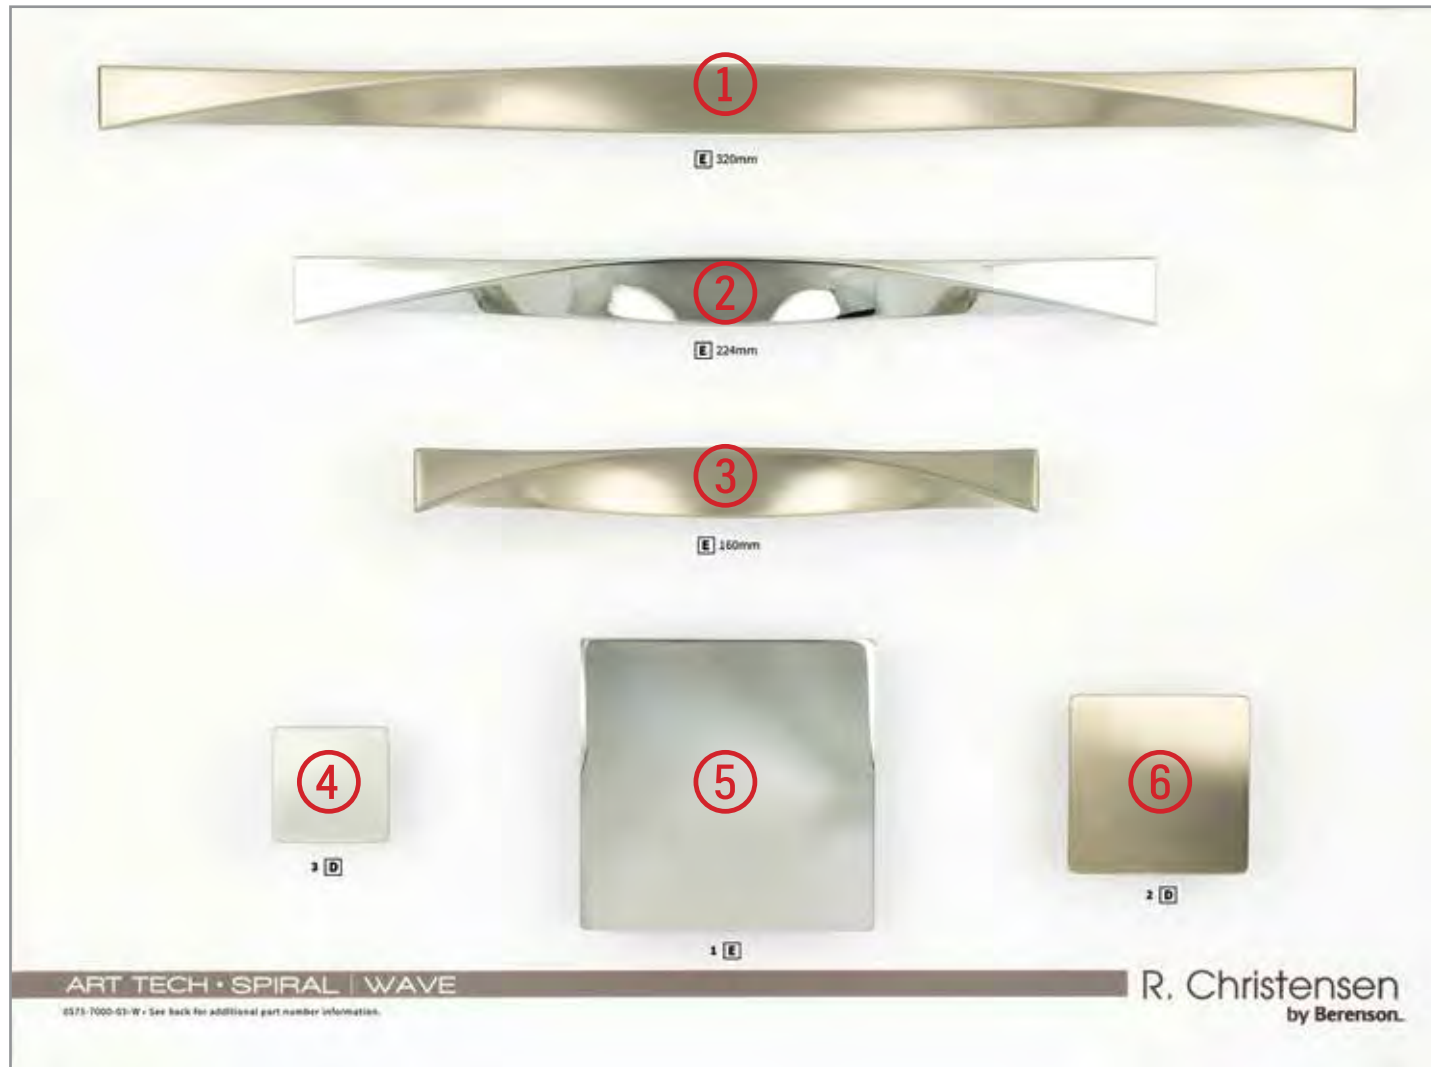

SPIRAL & WAVE
Art Tech Series
0575-7000-03-W

KEY: Part number listed in gray bar is shown on board.

Spiral 320mm CC Pull ① 1144-1BPN-P 1141-1026-P	Wave Large Knob 9315-1BPN-C 9317-10DC-C ⑤ 9316-1026-C	Wave Medium Knob ⑥ 9318-1BPN-C 9320-10DC-C 9319-1026-C	Wave Small Knob 9321-1BPN-C ④ 9323-10DC-C 9322-1026-C
Spiral 224mm CC Pull 1143-1BPN-P ② 1140-1026-P			
Spiral 160mm CC Pull ③ 1142-1BPN-P 1139-1026-P