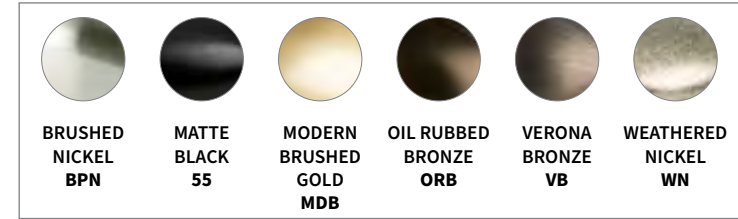

CONTEMPORARY BEST SELLERS

Featured Style Series
0567-7000-03
0567-7000-05

Scan QR Code for Finishes!

Scan the QR Code to the left for information on finishes available in each collection shown.

CUP PULLS & KNOBS

Featured Style Series
0563-7000-03
0563-7000-05

All parts listed below are shown on board.

Metro 224mm CC Pull ① 9909-1SLT-P	Swagger 128mm CC Pull ⑥ 2391-1SLT-P	Epoch Edge Knob ⑨ 1204-1MDB-P	Skyline Knob ⑬ 9211-1055-P
Metro 128mm CC Pull ② 4181-10PC-P	Swagger Knob ⑥ 2324-1BPN-P	Elevate 160mm CC Pull ⑩ 2118-4055-P	Bravo 56mm Edge Pull ⑭ 1047-40BC-P
Metro Knob ③ 4124-1026-P	Epoch Edge 128mm CC Pull ⑦ 1217-1VTN-P	Elevate Knob ⑪ 2108-40SG-P	Bravo 32mm Edge Pull ⑮ 1069-40SG-P
Swagger 160mm CC Pull ④ 2365-1MDB-P	Epoch Edge 96mm CC Pull ⑧ 1209-1055-P	Skyline 160mm CC Pull ⑫ 1122-1SLT-P	

All parts listed below are shown on board.

American Classics 3in. CC Cup Pull ① 9896-1BPN-P ② 9895-1WN-P	Euro Moderno Knob ④ 9913-1BPN-P	Berenson Knobs ⑥ 9714-1MDB-P	Adagio 3in. CC Cup Pull ⑪ 7875-1ORB-P
Berenson 3in. CC Cup Pull ⑩ 9947-1055-P ③ 9946-1MDB-P	Traditional Advantage One Knob ⑦ 9021-1055-P ⑧ 9338-10VB-P ⑤ 9339-10WN-P	Vibrato 3in. CC Cup Pull ⑨ 7876-1VB-P